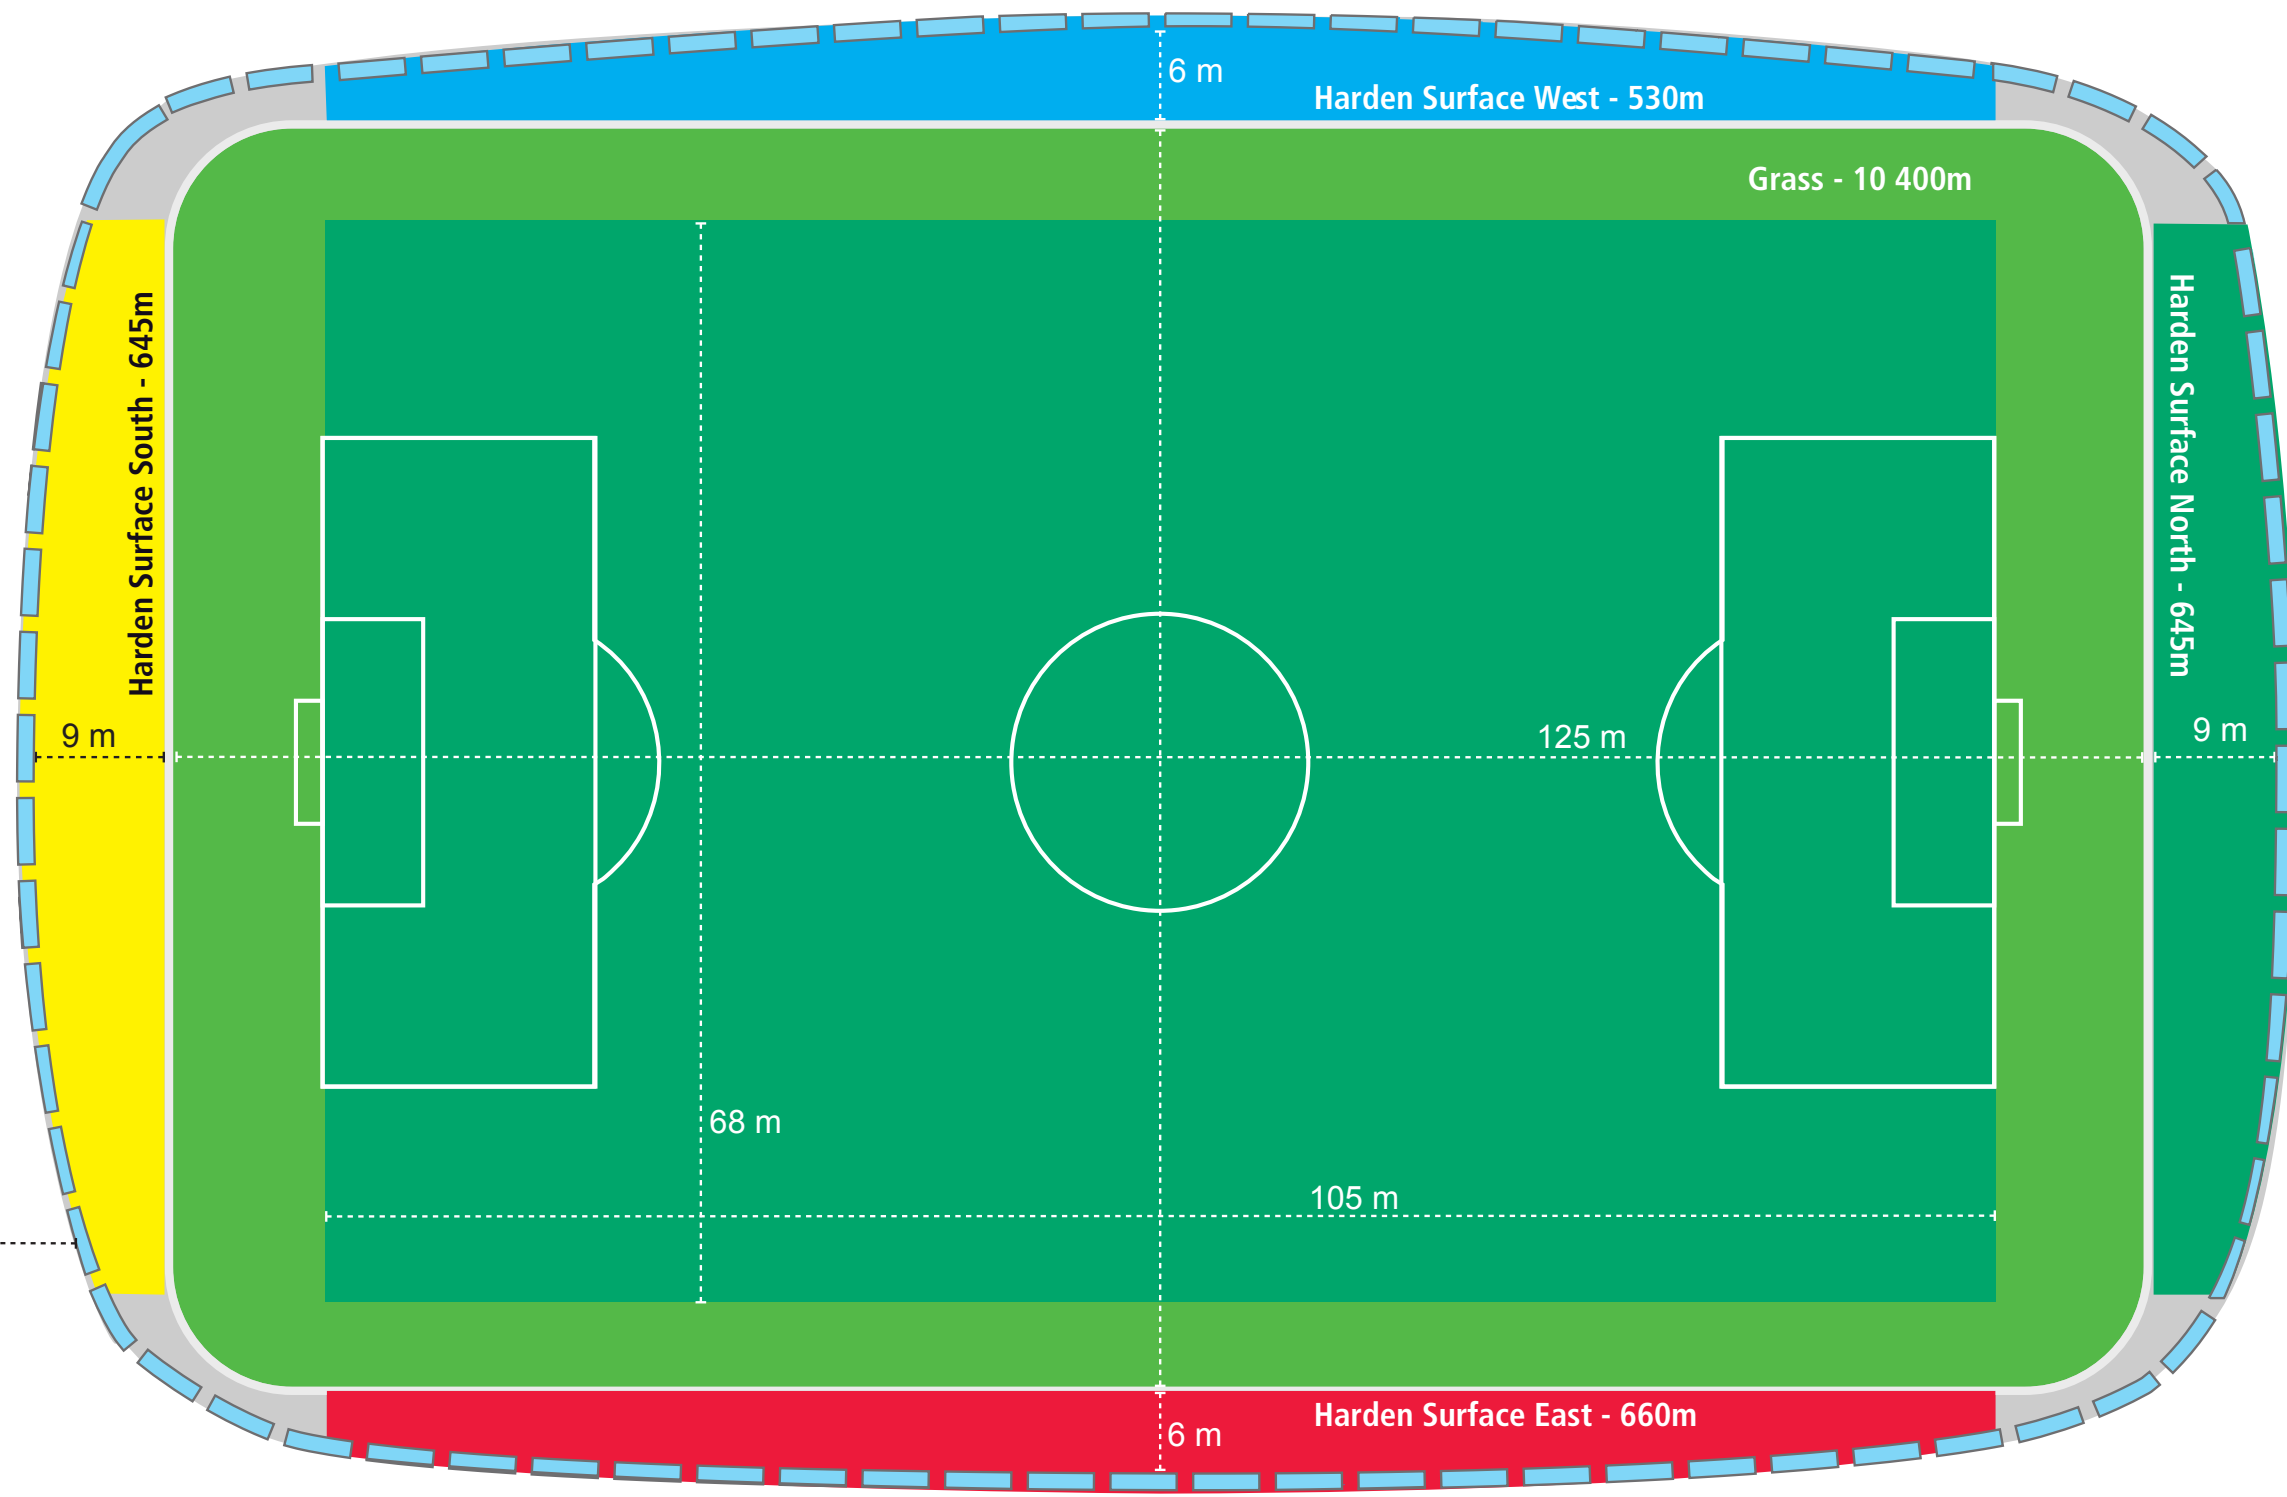

Signal Hill
Table Mountain

W
Entrance 1
North Forecourt Gates

Green Point Park
Mouille Point Lighthouse
Sea Point
Clifton

S
Entrance 2
Grand Stair Gates

N
Table Bay
Fort Wynyard

Fritz Sonnenberg Rd
Helen Suzman Blvd
Elevated Circle
Green Point
Fan Walk
My Citi Bus

E
Entrance 3
East Forecourt Gates

Beach Road
Granger Bay Blvd
V & A Waterfront
Airport