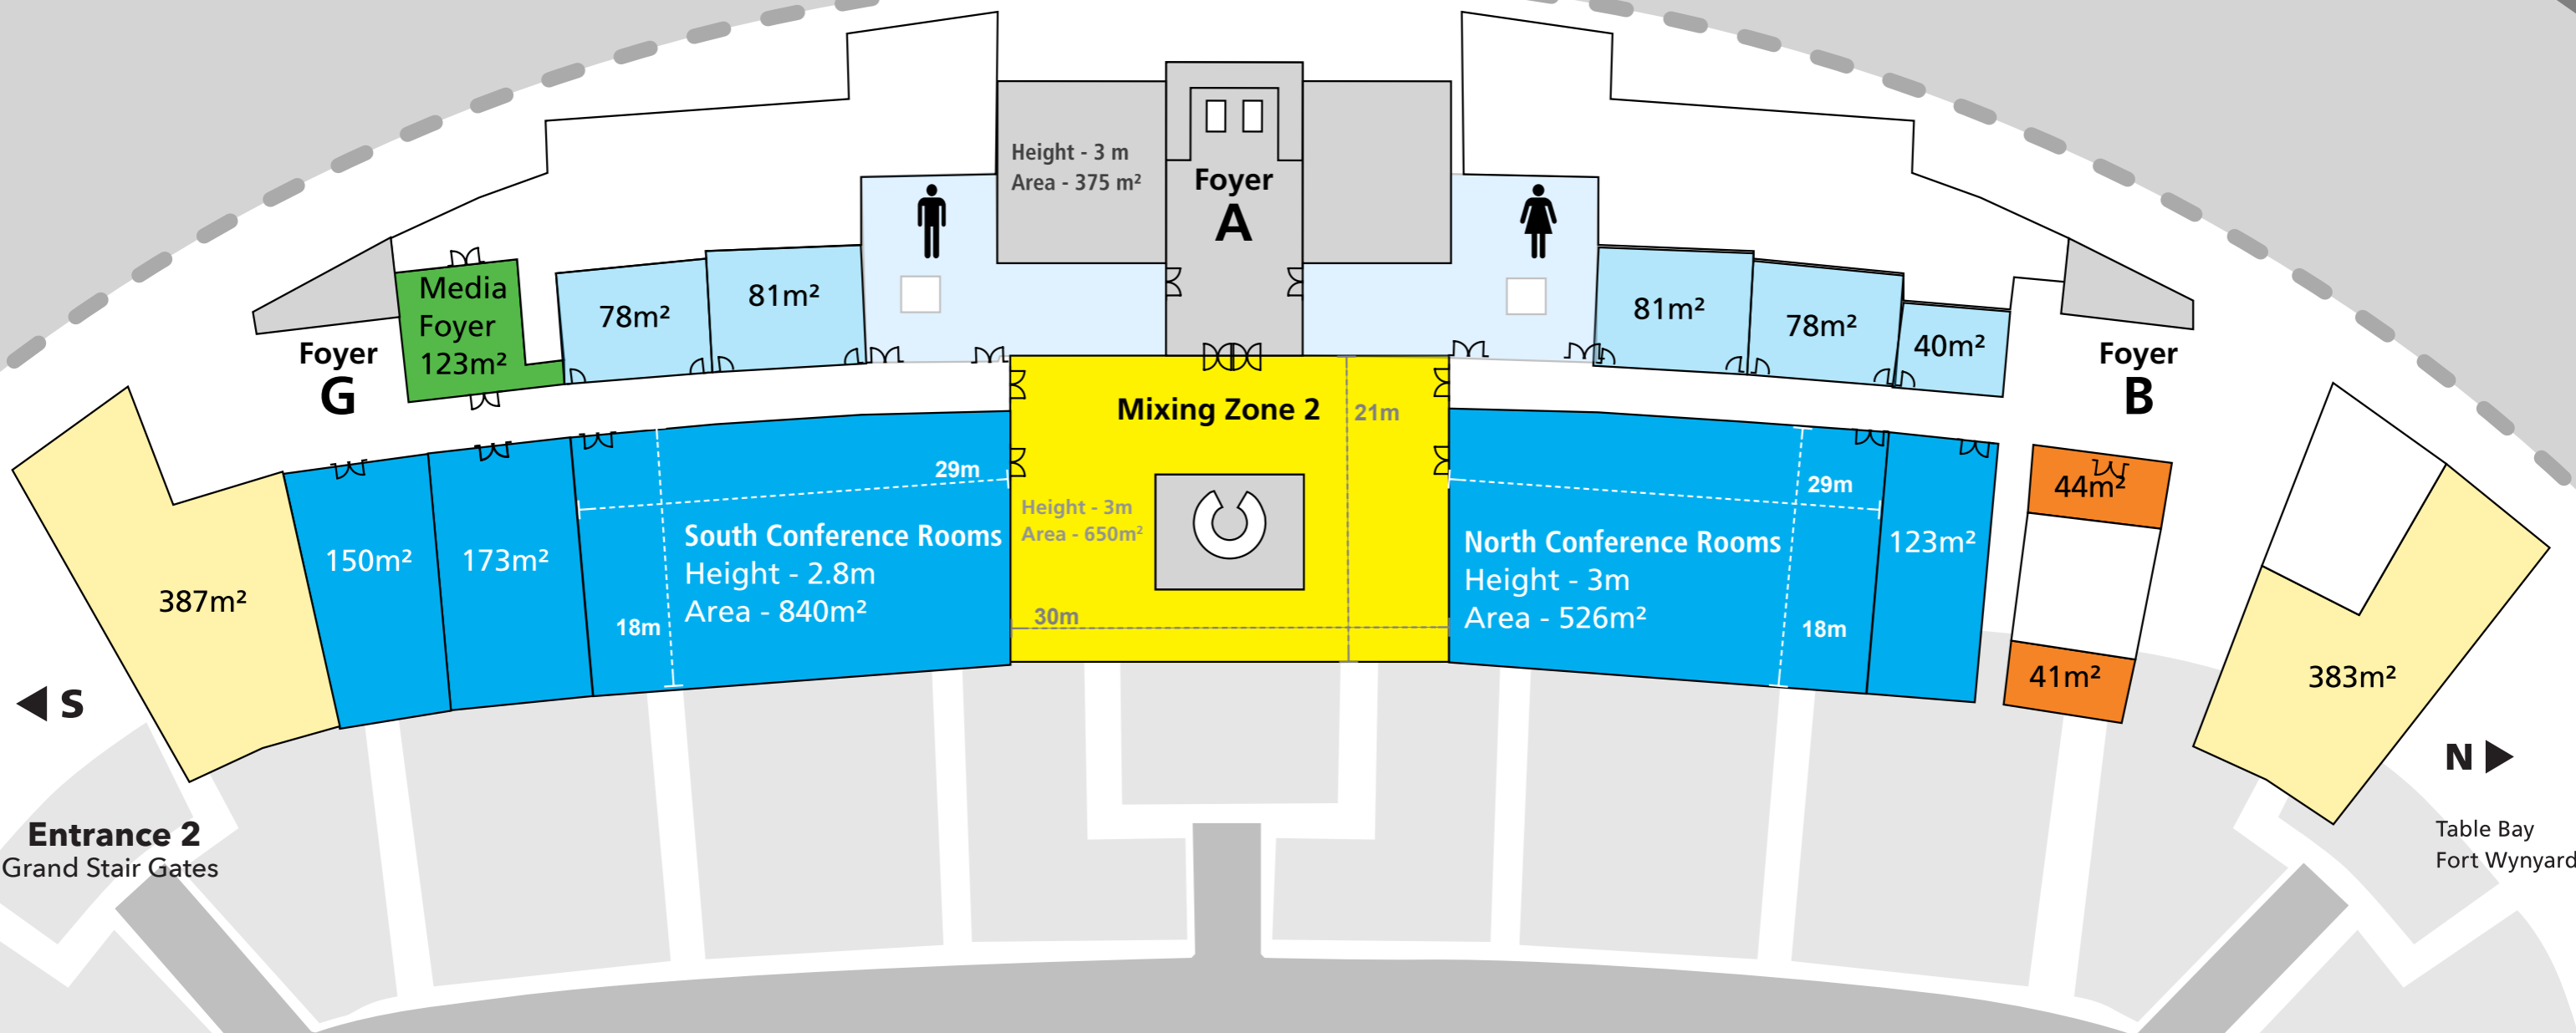

Signal Hill  
Table Mountain

Green Point Park  
Mouille Point Lighthouse  
Sea Point  
Clifton

▲  
**W**  
**Entrance 1**  
North Forecourt Gates

◀ **S**  
**Entrance 2**  
Grand Stair Gates

**N** ▶  
Table Bay  
Fort Wynyard

**A,B,C,D,E,F,G - Foyers & Lifts**

- Main Foyer A
- Media Centre
- Mixing Zone 2
- Conference Rooms
- Locker Rooms
- 5 Breakaway Rooms
- 2 Kitchen Space (unfinished)

Signal Hill  
Table Mountain

Green Point Park  
Mouille Point Lighthouse  
Sea Point  
Clifton

**Entrance 1**  
North Forecourt Gates

**S**

**Entrance 2**  
Grand Stair Gates

**N**

Table Bay  
Fort Wynyard

Fritz Sonnenberg Rd  
Helen Suzman Blvd  
Elevated Circle  
Green Point  
Fan Walk  
My Citi Bus

**Entrance 3**  
East Forecourt Gates

Beach Road  
Granger Bay Blvd  
V & A Waterfront  
Airport

**A,B,C,D,E,F,G - Foyers & Lifts**

-  Main Foyer A
-  Media Centre
-  Mixing Zone 2
-  Conference Rooms
-  Locker Rooms
-  5 Breakaway Rooms
-  2 Kitchen Space (unfinished)