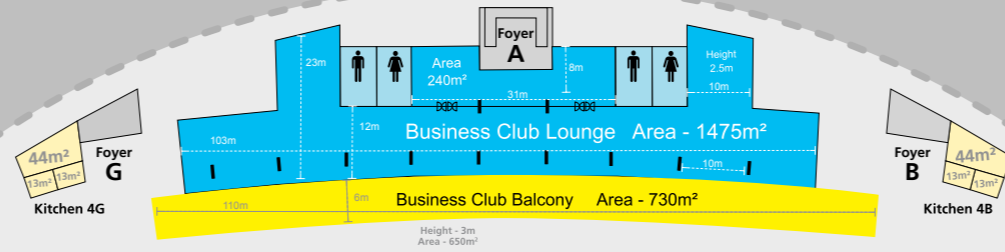

**A,B,C,D,E,F,G - Foyers & Lifts**

- Main Foyer A
- Business Club Lounge Area
- Business Club Balcony
- Kitchen 4G and 4B

Signal Hill  
Table Mountain

Green Point Park  
Mouille Point Lighthouse  
Sea Point  
Clifton

**Entrance 1**  
North Forecourt Gates

Table Bay  
Fort Wynyard

**Entrance 2**  
Grand Stair Gates

**S**

**Foyer F**

**Foyer C**

**N**

**Foyer E**

**Studio 3**  
Height - 2.6m  
Area - 1816m<sup>2</sup>

**Foyer D**

**Entrance 3**  
East Forecourt Gates

**E**

Beach Road  
Granger Bay Blvd  
V & A Waterfront  
Airport

Fritz Sonnenberg Rd  
Helen Suzman Blvd  
Elevated Circle  
Green Point  
Fan Walk  
My Citi Bus