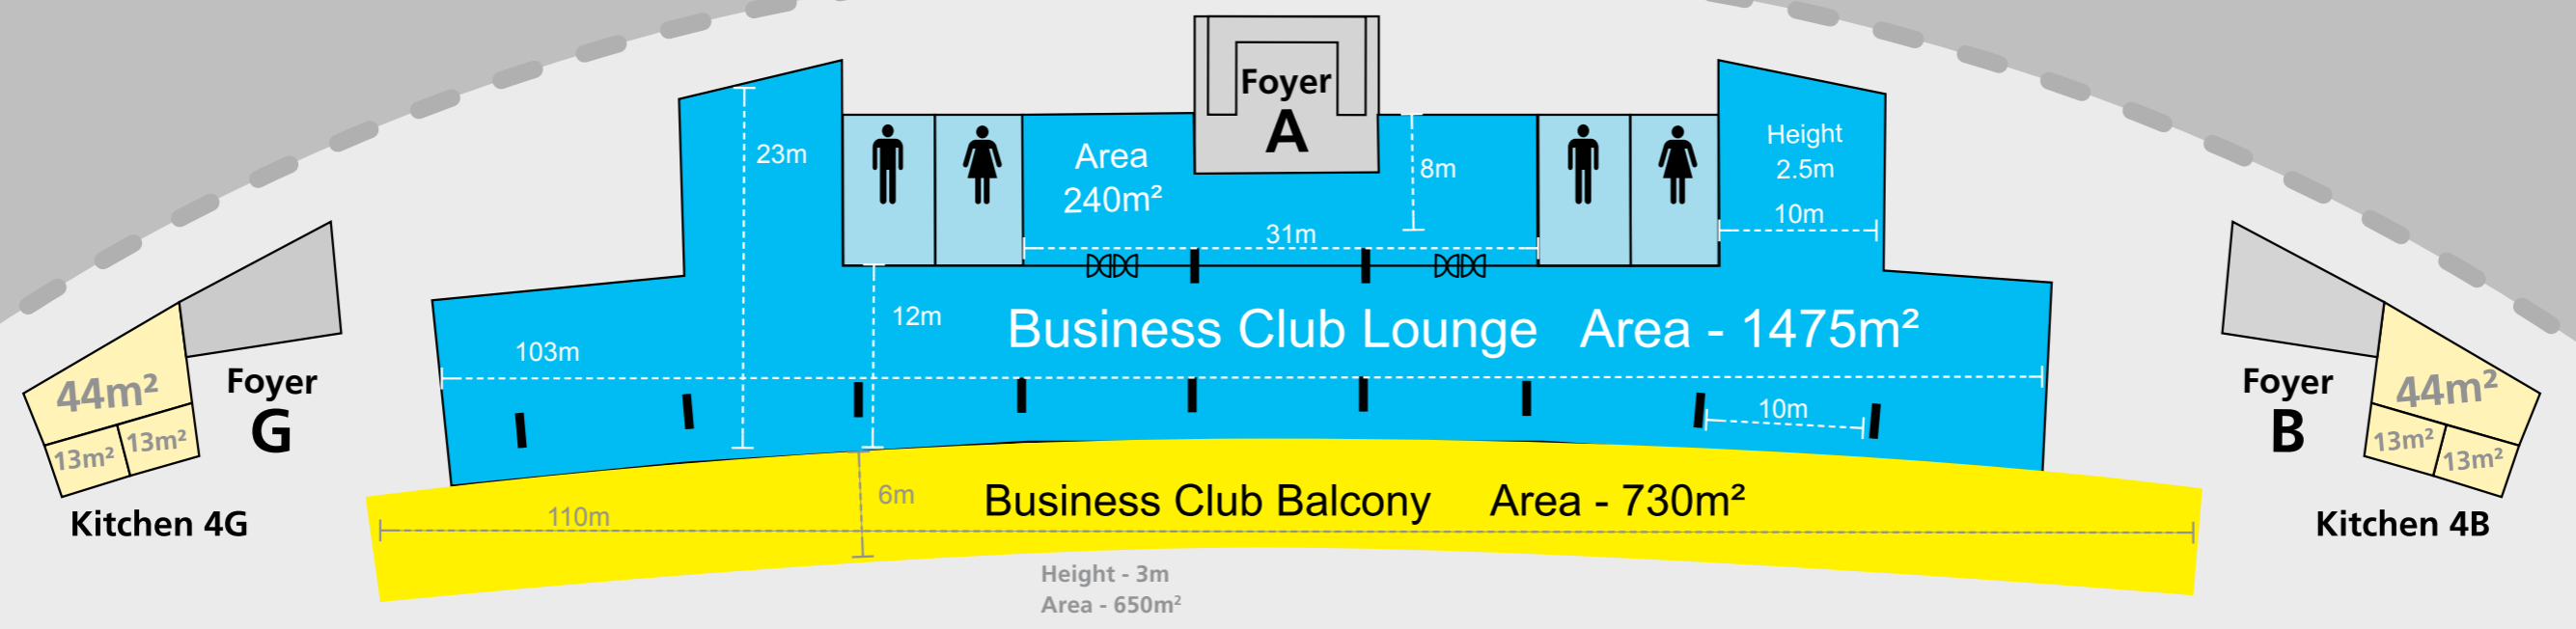

## Level 04 Business Lounge Area Detail

Signal Hill  
Table Mountain

Green Point Park  
Mouille Point Lighthouse  
Sea Point  
Clifton

▲  
**W**  
**Entrance 1**  
North Forecourt Gates

◀ **S**  
**Entrance 2**  
Grand Stair Gates

**Entrance 1**  
North Forecourt Gates

Table Bay  
Fort Wynyard

**Entrance 2**  
Grand Stair Gates

**S**

**Foyer F**

**Foyer C**

**N**

**Foyer E**

**Studio 3**  
Height - 2.6m  
Area - 1816m<sup>2</sup>

**Foyer D**

**Entrance 3**  
East Forecourt Gates

**E**

Beach Road  
Granger Bay Blvd  
V & A Waterfront  
Airport

Fritz Sonnenberg Rd  
Helen Suzman Blvd  
Elevated Circle  
Green Point  
Fan Walk  
My Citi Bus

**A,B,C,D,E,F,G - Foyers & Lifts**

- Main Foyer A
- Business Club Lounge Area
- Business Club Balcony
- Kitchen 4G and 4B