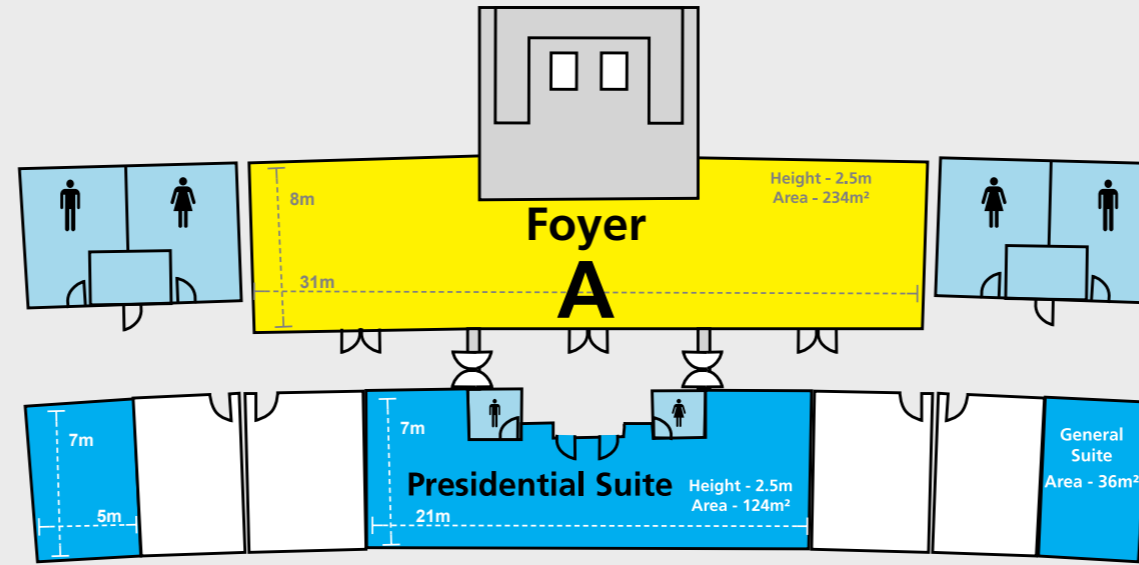

Signal Hill
Table Mountain

Green Point Park
Mouille Point Lighthouse
Sea Point
Clifton

Entrance 1
North Forecourt Gates

Foyer B
Table Bay
Fort Wynyard

Entrance 2
Grand Stair Gates

Fritz Sonnenberg Rd
Helen Suzman Blvd
Elevated Circle
Green Point
Fan Walk
My Citi Bus

Entrance 3
East Forecourt Gates

Beach Road
Granger Bay Blvd
V & A Waterfront
Airport

A,B,C,D,E,F,G - Foyers & Lifts

- Main Foyer A
- Main Foyer Area
- Serving Kitchen
- Presidential Suite and General Suites