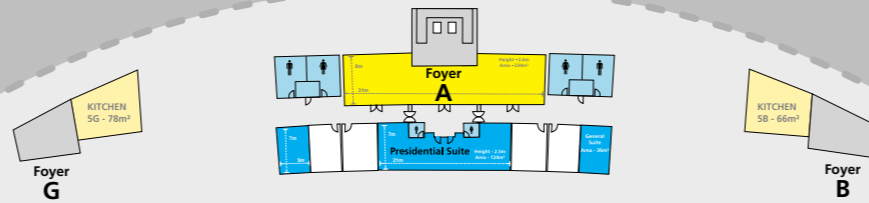

-  Main Foyer A
-  Main Foyer Area
-  Serving Kitchen
-  Presidential Suite and General Suites

Signal Hill  
Table Mountain

Green Point Park  
Mouille Point Lighthouse  
Sea Point  
Clifton

**Entrance 1**  
North Forecourt Gates

Table Bay  
Fort Wynyard

**Entrance 2**  
Grand Stair Gates

Fritz Sonnenberg Rd  
Helen Suzman Blvd  
Elevated Circle  
Green Point  
Fan Walk  
My Citi Bus

**Entrance 3**  
East Forecourt Gates

Beach Road  
Granger Bay Blvd  
V & A Waterfront  
Airport

**A,B,C,D,E,F,G** - Foyers & Lifts

-  Main Foyer A
-  Main Foyer Area
-  Serving Kitchen
-  Presidential Suite and General Suites